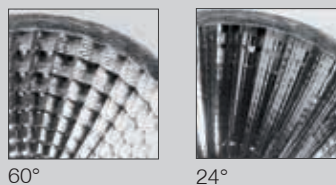

Adam è dotato di un riflettore standard 60° (fascio largo). Su richiesta disponibile un secondo riflettore di 24° (fascio medio).

Adam comes with a standard 60° reflector. Upon request, it's available a second reflector of 24°, medium beam.