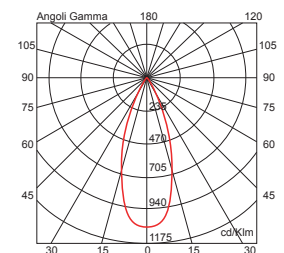

Altri colori non standard sono disponibili con sovrapprezzo / Other non-standard colors are available with surcharge.

A richiesta sono disponibili LED con temperature di colore diverse. / Upon request are available LED with different colours temperatures.

Legenda Simboli / Legend Apertura del fascio luminoso / Beam width Orientabile / Adjustable