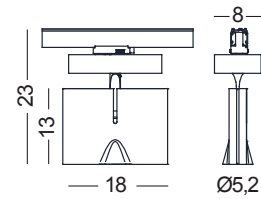

21604 40W 1 LED 3000K CRI > 85 60° $90^\circ+90^\circ$ 3200 lm 230/240V 50/60 Hz alimentatore elettronico incluso / electronic ballast included LED incluso / LED included

Finiture / Finish > bianco opaco / matt white **21604.01**

grigio argento opaco / matt silver grey **21604.19**

ACCESSORI / ACCESSORIES