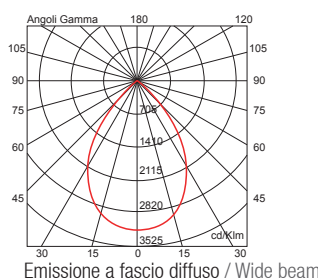

ADAM 2 R LED + FRAME 3L incasso soffitto / ceiling recessed

IP20 - Classe III / Class III - CE / F

3 x 20409 3x26W 3 LED 3000K CRI > 85 $\triangle$ 60° $\curvearrowright$ 25°+25° 6600 lm 12V 50/60 Hz alimentatore elettronico non incluso / electronic ballast not included LED incluso / LED included

Adam 2 R 11 OR LED FRAME Finiture / Finish > ☐ bianco opaco / matt white **3 x 20409.01 + 20423.01** cornice 3 L / frame 3 L

Adam 2 R 25 OR LED FRAME Finiture / Finish > ☐ bianco opaco / matt white **3 x 20411.01 + 20423.01** cornice 3 L / frame 3 L

L'alimentatore non è incluso e deve essere ordinato separatamente / Electronic ballast is not included and it must be ordered separately.

Altri colori non standard sono disponibili con sovrapprezzo / Other non-standard colors are available with surcharge.

A richiesta sono disponibili LED con temperature di colore diverse. / Upon request are available LED with different colours temperatures.

Legenda Simboli / Legend $\triangle$ Apertura del fascio luminoso / Beam width $\curvearrowright$ Orientabile / Adjustable