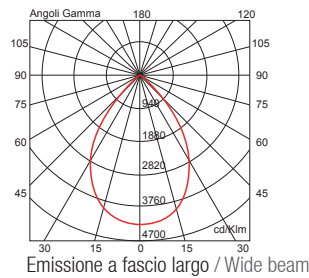

□40

4 x 20409 4x26W 4 LED 3000K

CRI > 85 60° 25°+25°

8800 lm 12 V 50/60 Hz

alimentatore elettronico non incluso
electronic ballast not included

LED incluso
LED included

Adam 2 R 11 OR LED FRAME Finiture / Finish > bianco opaco / matt white **4 x 20409.01 + 20424.01** cornice 4 L SQ / frame 4 L SQ

Adam 2 R 25 OR LED FRAME Finiture / Finish > bianco opaco / matt white **4 x 20411.01 + 20424.01** cornice 4 L SQ / frame 4 L SQ

L'alimentatore non è incluso e deve essere ordinato separatamente / Electronic ballast is not included and it must be ordered separately.

ACCESSORI / ACCESSORIES

22005 Alimentatore 26W 700mA IP20 (max 1 LED) / 26W 700mA power supply unit IP20 (max 1 LED)

22006 Alimentatore 60W 700mA IP20 (max 2 LED) / 60W 700mA power supply unit IP20 (max 2 LED)

22007 Alimentatore 100W 700mA IP20 (max 3 LED) / 100W 700mA power supply unit IP20 (max 3 LED)

22008 Alimentatore 120W 700mA IP20 (max 4 LED) / 120W 700mA power supply unit IP20 (max 4 LED)