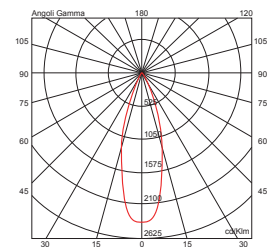

Altri colori non standard sono disponibili con sovrapprezzo / Other non-standard colors are available with surcharge.

A richiesta sono disponibili LED con temperature di colore diverse. / Upon request are available LED with different colours temperatures.

Legenda Simboli / Legend Apertura del fascio luminoso / Beam width Orientabile / Adjustable