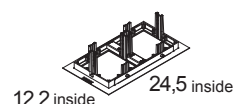

ADAM 2 R LED + TRIMLESS 2L incasso soffitto / ceiling recessed

IP20 - Classe III / Class III - CE / F

12,2 inside 24,5 inside

2 x 20409 2x26W 2 LED 3000K CRI > 85 $\triangle$ 60° $\curvearrowright$ 25°+25° 4400 lm 12V 50/60 Hz alimentatore elettronico non incluso / electronic ballast included LED incluso / LED included

Adam 2 R 11 OR LED TRIMLESS Finiture / Finish > ☐ bianco opaco / matt white **2 x 20409.01 + 20432.01** senza cornice 2 L / trimless 2 L

Adam 2 R 25 OR LED TRIMLESS Finiture / Finish > ☐ bianco opaco / matt white **2 x 20411.01 + 20432.01** senza cornice 2 L / trimless 2 L

L'alimentatore non è incluso e deve essere ordinato separatamente / Electronic ballast is not included and it must be ordered separately.