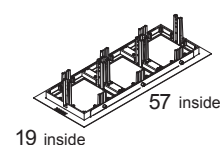

ADAM 2 R LED + TRIMLESS 3L incasso soffitto / ceiling recessed

IP20 - Classe III / Class III - CE / F

19 inside 57 inside

3 x 20409 3x26W 3 LED 3000K CRI > 85 $\triangle$ 60° $\curvearrowright$ 25°+25° 6600 lm 12V 50/60 Hz alimentatore elettronico non incluso / electronic ballast not included LED incluso / LED included

Adam 2 R 11 OR LED TRIMLESS Finiture / Finish > ☐ bianco opaco / matt white **3 x 20409.01 + 20433.01** senza cornice 3 L / trimless 3 L

Adam 2 R 25 OR LED TRIMLESS Finiture / Finish > ☐ bianco opaco / matt white **3 x 20411.01 + 20433.01** senza cornice 3 L / trimless 3 L

L'alimentatore non è incluso e deve essere ordinato separatamente / Electronic ballast is not included and it must be ordered separately.

Altri colori non standard sono disponibili con sovrapprezzo / Other non-standard colors are available with surcharge.

A richiesta sono disponibili LED con temperature di colore diverse. / Upon request are available LED with different colours temperatures.

Legenda Simboli / Legend $\triangle$ Apertura del fascio luminoso / Beam width $\curvearrowright$ Orientabile / Adjustable