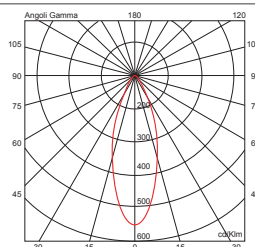

DIAMOND LED per binario / track spot light

IP20 - Classe I / Class I - CE / F

Emissione a fascio largo / Wide beam