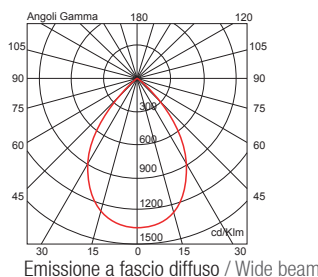

ADAM 1 R LED + FRAME 3L incasso soffitto / ceiling recessed

IP20 - Classe III / Class III - CE / F

3 x 20309 2x10W 1 LED 3000K CRI > 85 60° $25^\circ+25^\circ$ 3000 lm 12V 50/60 Hz alimentatore elettronico non incluso electronic ballast not included LED incluso LED included

Adam 1 R 11 OR LED FRAME Finiture / Finish > bianco opaco / matt white **3 x 20309.01 + 20323.01** cornice 3 L / frame 3 L

Adam 1 R 25 OR LED FRAME Finiture / Finish > bianco opaco / matt white **3 x 20311.01 + 20323.01** cornice 3 L / frame 3 L

L'alimentatore non è incluso e deve essere ordinato separatamente / Electronic ballast is not included and it must be ordered separately.