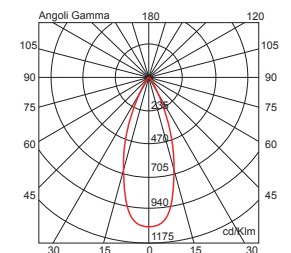

Altri colori non standard sono disponibili con sovrapprezzo / Other non-standard colors are available with surcharge.

A richiesta sono disponibili LED con temperature di colore diverse. / Upon request are available LED with different colours temperatures.

Legenda Simboli / Legend Apertura del fascio luminoso / Beam width Orientabile / Adjustable Dimmerabile / Dimmable