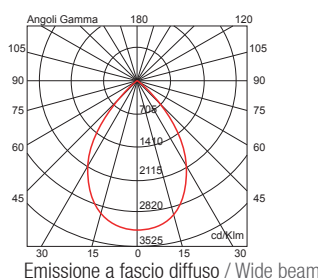

ADAM 2 R LED + TRIMLESS 3L incasso soffitto / ceiling recessed

IP20 - Classe III / Class III - CE / F

19 inside 57 inside

3 x 20409 3x26W 3 LED 3000K CRI > 85 $\triangle$ 60° $\curvearrowright$ 25°+25° 6600 lm 12V 50/60 Hz alimentatore elettronico non incluso / electronic ballast not included LED incluso / LED included

Adam 2 R 11 OR LED TRIMLESS Finiture / Finish > ☐ bianco opaco / matt white **3 x 20409.01 + 20433.01** senza cornice 3 L / trimless 3 L

Adam 2 R 25 OR LED TRIMLESS Finiture / Finish > ☐ bianco opaco / matt white **3 x 20411.01 + 20433.01** senza cornice 3 L / trimless 3 L

L'alimentatore non è incluso e deve essere ordinato separatamente / Electronic ballast is not included and it must be ordered separately.

Altri colori non standard sono disponibili con sovrapprezzo / Other non-standard colors are available with surcharge.

A richiesta sono disponibili LED con temperature di colore diverse. / Upon request are available LED with different colours temperatures.

Legenda Simboli / Legend $\triangle$ Apertura del fascio luminoso / Beam width $\curvearrowright$ Orientabile / Adjustable