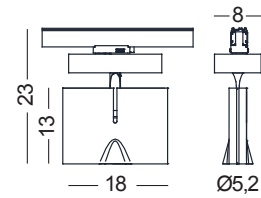

*Crimson comes with a standard 60° reflector. Upon request, it's available a second reflector of 20°, spot beam.*

60°

20°

CRIMSON A LED per binario / track spot light

IP20 - Classe I / Class I - CE / F

Emissione a fascio largo / Wide beam