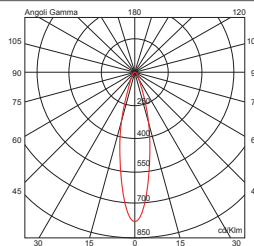

DIAMOND LED parete-soffitto / wall-ceiling

IP20 - Classe I / Class I - CE / F

Emissione a fascio medio / Medium beam

20102 18W 1 LED 3000K CRI > 85 $\triangle$ 20° $\curvearrowright$ 90°+90° 1500 lm 230/240V 50/60 Hz alimentatore elettronico incluso / electronic ballast included LED incluso / LED included

Finiture / Finish > bianco opaco / matt white **20102.01**

grigio argento opaco / matt silver grey **20102.19**