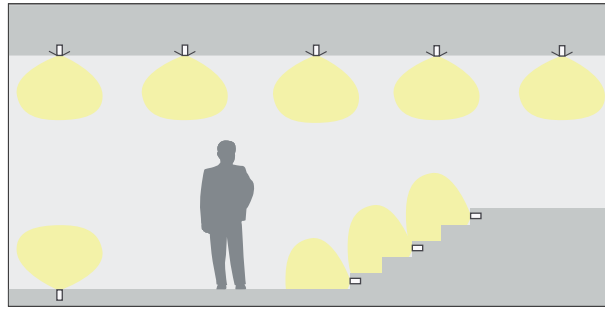

Point 1 è ideale per essere incassato in controsoffitti e mensole, ma anche presso scalini e passaggi.

Point 1 is ideal for recessed applications in dropped ceilings or shelves.