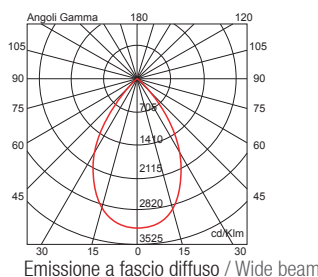

JET 2 R OR LED + TRIMLESS 3L incasso soffitto / ceiling recessed

IP20 - Classe III / Class III - CE / F

3 x 21101 3x26W 3 LED 3000K CRI > 85 50° 25°+25° 6600 lm 12 V 50/60 Hz alimentatore elettronico non incluso / electronic ballast not included LED incluso / LED included

Finiture / Finish > bianco opaco / matt white **3 x 21101.01 + 21133.01** senza cornice 3 L / trimless 3 L

L'alimentatore non è incluso e deve essere ordinato separatamente / Electronic ballast is not included and it must be ordered separately.

Altri colori non standard sono disponibili con sovrapprezzo / Other non-standard colors are available with surcharge.

A richiesta sono disponibili LED con temperature di colore diverse. / Upon request are available LED with different colours temperatures.

Legenda Simboli / Legend Apertura del fascio luminoso / Beam width Orientabile / Adjustable