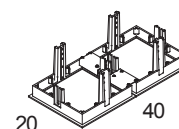

ADAM 2 R LED + FRAME 2L incasso soffitto / ceiling recessed

IP20 - Classe III / Class III - CE / F

2 x 20409 2x26W 2 LED 3000K CRI > 85 $\triangle$ 60° $\curvearrowright$ 25°+25° 4400 lm 12V 50/60 Hz alimentatore elettronico non incluso / electronic ballast included LED incluso / LED included

Adam 2 R 11 OR LED FRAME Finiture / Finish > ☐ bianco opaco / matt white **2 x 20409.01 + 20422.01** cornice 2 L / frame 2 L

Adam 2 R 25 OR LED FRAME Finiture / Finish > ☐ bianco opaco / matt white **2 x 20411.01 + 20422.01** cornice 2 L / frame 2 L

L'alimentatore non è incluso e deve essere ordinato separatamente / Electronic ballast is not included and it must be ordered separately.