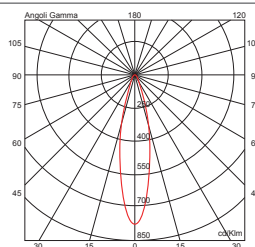

DIAMOND LED per binario / track spot light

IP20 - Classe I / Class I - CE / F

Emissione a fascio medio / Medium beam