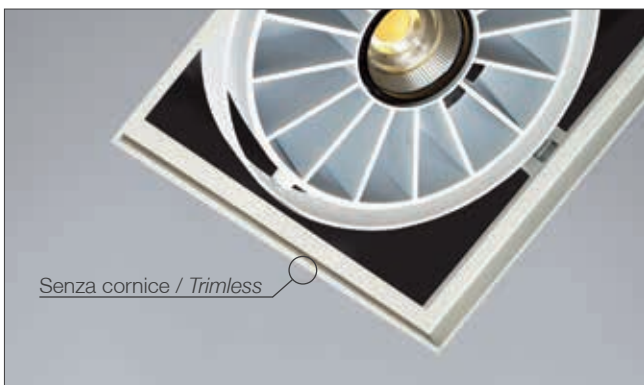

ACCESSORI / ACCESSORIES

- **22005** Alimentatore 26W 700mA IP20 (max 1 LED) / 26W 700mA power supply unit IP20 (max 1 LED)
- **22006** Alimentatore 60W 700mA IP20 (max 2 LED) / 60W 700mA power supply unit IP20 (max 2 LED)
- **22007** Alimentatore 100W 700mA IP20 (max 3 LED) / 100W 700mA power supply unit IP20 (max 3 LED)
- **22008** Alimentatore 120W 700mA IP20 (max 4 LED) / **977995468** 120W 700mA power supply unit IP20 (max 4 LED)