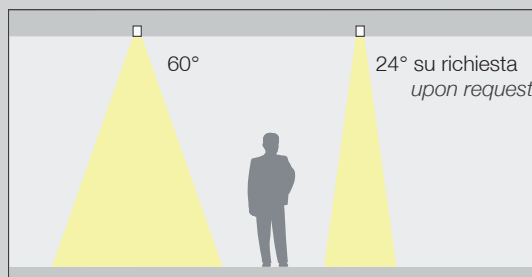

Adam versione ad incasso è dotato di un sistema telescopico. Sono disponibili due moduli versione 11 e versione 25. Il modulo 11 può essere installato arretrato di 1cm e fino a 5cm sporgente rispetto al soffitto. Il modulo 25 può essere installato sporgente rispetto al soffitto da 12.5cm sino a 18.5cm. Inoltre è possibile regolare l'ottica interna in 3 diverse posizioni: a filo estruso, arretrata di 1cm ed arretrata di 3 cm per consentire un ottimale confort visivo.

Adam recessed features an integrated telescoping system. 11cm and 25cm telescoping modules available. 11cm module can be fixed in positions within the fixture frame ranging from 1cm above the ceiling to 5 cm below the ceiling. 25cm module can be fixed within the fixture fram in positions ranging from 12.5cm to 18.5cm below the ceiling. In addition, each module is flexible within itself. It can be positioned either flush with the module trim or recessed within itself 1cm or 3cm.

Adam è dotato di un riflettore standard 60° (fascio largo). Su richiesta disponibile un secondo riflettore di 24° (fascio medio).

Adam comes with a standard 60° reflector. Upon request, it's available a second reflector of 24°, medium beam.

60°

24°