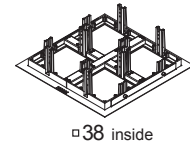

□38 inside

4 x 20309 4x10W 1 LED 3000K CRI > 85 60° 25°+25° 4000 lm 12 V 50/60 Hz alimentatore elettronico non incluso / electronic ballast not included LED incluso / LED included

Adam 1 R 11 OR LED TRIMLESS Finiture / Finish > bianco opaco / matt white **4 x 20309.01 + 20334.01** senza cornice 4 L SQ / trimless 4 L SQ

Adam 1 R 25 OR LED TRIMLESS Finiture / Finish > bianco opaco / matt white **4 x 20311.01 + 20334.01** senza cornice 4 L SQ / trimless 4 L SQ

L'alimentatore non è incluso e deve essere ordinato separatamente / Electronic ballast is not included and it must be ordered separately.

ACCESSORI / ACCESSORIES

22001 Alimentatore 10W 350mA IP20 (max 1 LED) / 10W 350mA power supply unit IP20 (max 1 LED)

22002 Alimentatore 20W 350mA IP20 (max 2 LED) / 20W 350mA power supply unit IP20 (max 2 LED)

22003 Alimentatore 60W 350mA IP20 (max 3 LED) / 60W 350mA power supply unit IP20 (max 3 LED)

22004 Alimentatore 100W 350mA IP20 (max 4 LED) / 100W 350mA power supply unit IP20 (max 4 LED)