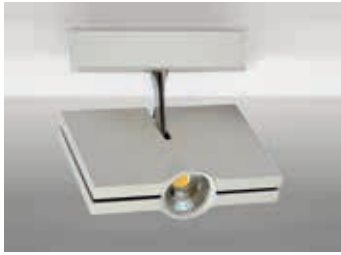

*Crimson comes with a standard 60° reflector. Upon request, it's available a second reflector of 20°, spot beam.*

60°

20°

CRIMSON B LED parete-soffitto / wall-ceiling

IP20 - Classe I / Class I - CE / F

Emissione a fascio largo / Wide beam