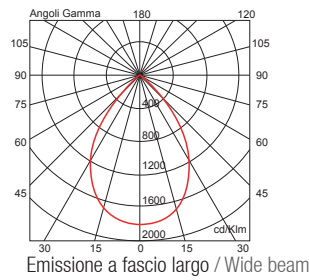

4 x 20309 4x10W 1 LED 3000K CRI > 85 60° 25°+25° 4000 lm 12 V 50/60 Hz alimentatore elettronico non incluso / electronic ballast not included LED incluso / LED included

Adam 1 R 11 OR LED FRAME Finiture / Finish > bianco opaco / matt white **4 x 20309.01 + 20324.01** cornice 4 L SQ / frame 4 L SQ

Adam 1 R 25 OR LED FRAME Finiture / Finish > bianco opaco / matt white **4 x 20311.01 + 20324.01** cornice 4 L SQ / frame 4 L SQ

L'alimentatore non è incluso e deve essere ordinato separatamente / Electronic ballast is not included and it must be ordered separately.

ACCESSORI / ACCESSORIES

- **22001** Alimentatore 10W 350mA IP20 (max 1 LED) / 10W 350mA power supply unit IP20 (max 1 LED)
- **22002** Alimentatore 20W 350mA IP20 (max 2 LED) / 20W 350mA power supply unit IP20 (max 2 LED)
- **22003** Alimentatore 60W 350mA IP20 (max 3 LED) / 60W 350mA power supply unit IP20 (max 3 LED)
- **22004** Alimentatore 100W 350mA IP20 (max 4 LED) / 100W 350mA power supply unit IP20 (max 4 LED)