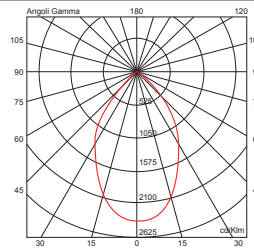

CRIMSON B LED parete-soffitto / wall-ceiling

IP20 - Classe I / Class I - CE / F

Emissione a fascio largo / Wide beam

21603 40W 1 LED 3000K CRI > 85 60° $90^\circ+90^\circ$ 3200 lm 230/240V 50/60 Hz alimentatore elettronico incluso / electronic ballast included LED incluso / LED included

Finiture / Finish > bianco opaco / matt white **21603.01**

grigio argento opaco / matt silver grey **21603.19**

ACCESSORI / ACCESSORIES