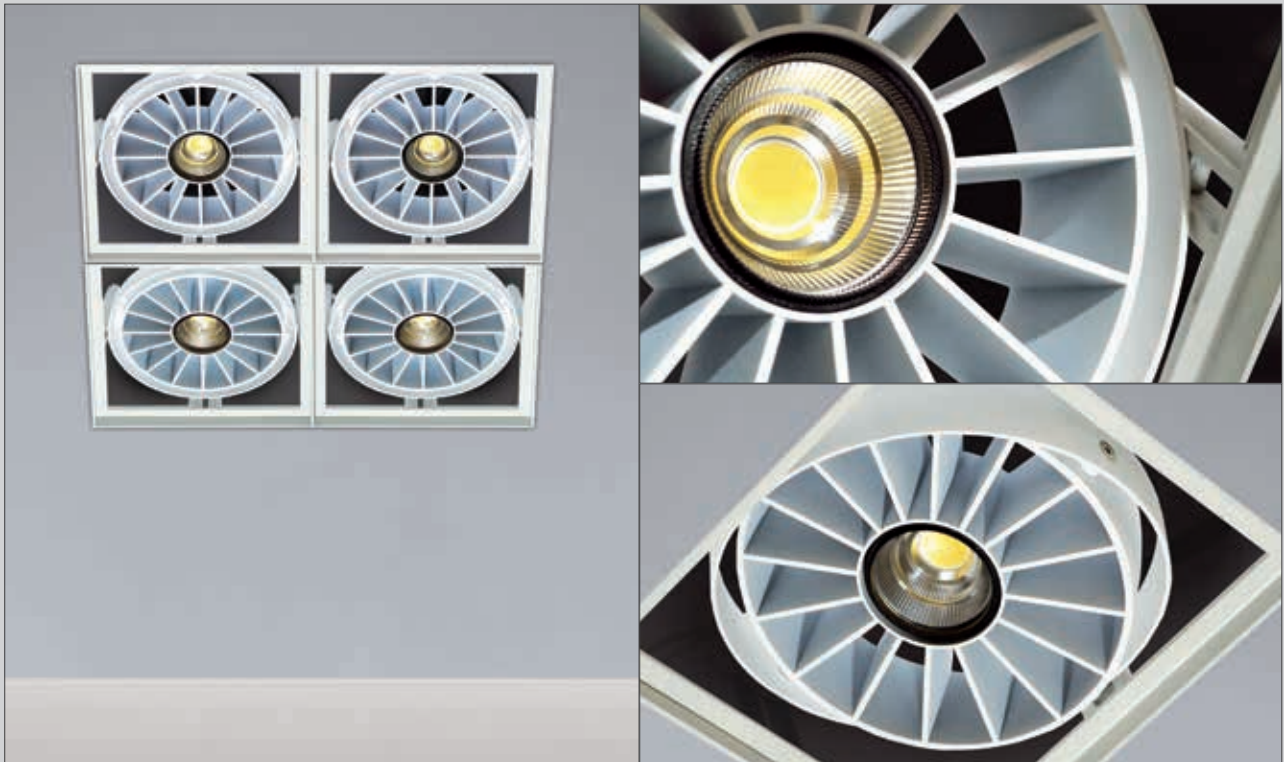

*Recessed downlight or ceiling surface mounted fixture designed for light commercial and residential spaces. Made of die cast aluminum with powder coated finish and under layer protection. The radial shape grants and optimal heat dissipation in LED long life. The inner portion can be oriented up to 30°.*