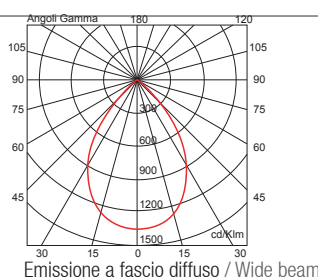

ADAM 1 R LED + TRIMLESS 3L incasso soffitto / ceiling recessed

IP20 - Classe III / Class III - CE / F

19 inside

57 inside

3 x 20309 2x10W 1 LED 3000K CRI > 85 $\triangle$ 60° $\curvearrowright$ 25°+25° 3000 lm 12V 50/60 Hz alimentatore elettronico non incluso / electronic ballast not included LED incluso / LED included

Adam 1 R 11 OR LED TRIMLESS Finiture / Finish > ☐ bianco opaco / matt white **3 x 20309.01 + 20333.01** senza cornice 3 L / trimless 3 L

Adam 1 R 25 OR LED TRIMLESS Finiture / Finish > ☐ bianco opaco / matt white **3 x 20311.01 + 20333.01** senza cornice 3 L / trimless 3 L

L'alimentatore non è incluso e deve essere ordinato separatamente / Electronic ballast is not included and it must be ordered separately.

Altri colori non standard sono disponibili con sovrapprezzo / Other non-standard colors are available with surcharge.

A richiesta sono disponibili LED con temperature di colore diverse. / Upon request are available LED with different colours temperatures.

Legenda Simboli / Legend $\triangle$ Apertura del fascio luminoso / Beam width $\curvearrowright$ Orientabile / Adjustable