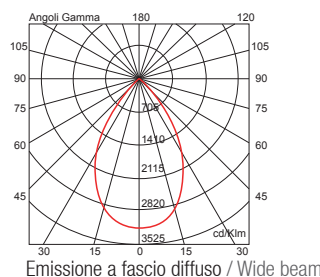

JET 2 R OR LED + FRAME 3L incasso soffitto / ceiling recessed

IP20 - Classe III / Class III - CE / F

3 x 21101 3x26W 3 LED 3000K CRI > 85 50° $25^\circ+25^\circ$ 6600 lm 12V 50/60 Hz alimentatore elettronico non incluso / electronic ballast not included LED incluso / LED included

Finiture / Finish > bianco opaco / matt white **3 x 21101.01 + 21123.01** cornice 3 L / frame 3 L

Altri colori non standard sono disponibili con sovrapprezzo / Other non-standard colors are available with surcharge.

L'alimentatore non è incluso e deve essere ordinato separatamente / Electronic ballast is not included and it must be ordered separately.

Altri colori non standard sono disponibili con sovrapprezzo / Other non-standard colors are available with surcharge.

A richiesta sono disponibili LED con temperature di colore diverse. / Upon request are available LED with different colours temperatures.

Legenda Simboli / Legend Apertura del fascio luminoso / Beam width Orientabile / Adjustable Dimmerabile / Dimmable