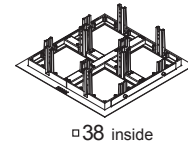

4 x 20409 4x26W 4 LED 3000K CRI > 85 60° 25°+25° 8800 lm 12 V 50/60 Hz alimentatore elettronico non incluso / electronic ballast not included LED incluso / LED included

Adam 2 R 11 OR LED TRIMLESS Finiture / Finish > bianco opaco / matt white **4 x 20409.01 + 20434.01** senza cornice 4 L SQ / trimless 4 L SQ

Adam 2 R 25 OR LED TRIMLESS Finiture / Finish > bianco opaco / matt white **4 x 20411.01 + 20434.01** senza cornice 4 L SQ / trimless 4 L SQ

L'alimentatore non è incluso e deve essere ordinato separatamente / Electronic ballast is not included and it must be ordered separately.

ACCESSORI / ACCESSORIES

22005 Alimentatore 26W 700mA IP20 (max 1 LED) / 26W 700mA power supply unit IP20 (max 1 LED)

22006 Alimentatore 60W 700mA IP20 (max 2 LED) / 60W 700mA power supply unit IP20 (max 2 LED)

22007 Alimentatore 100W 700mA IP20 (max 3 LED) / 100W 700mA power supply unit IP20 (max 3 LED)

22008 Alimentatore 120W 700mA IP20 (max 4 LED) / 120W 700mA power supply unit IP20 (max 4 LED)

Altri colori non standard sono disponibili con sovrapprezzo / Other non-standard colors are available with surcharge.

A richiesta sono disponibili LED con temperature di colore diverse. / Upon request are available LED with different colours temperatures.

Legenda Simboli / Legend Apertura del fascio luminoso / Beam width Orientabile / Adjustable