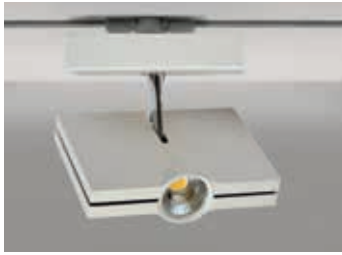

*Crimson comes with a standard 60° reflector. Upon request, it's available a second reflector of 20°, spot beam.*

60°

20°

CRIMSON A LED per binario / track spot light

IP20 - Classe I / Class I - CE / F

Emissione a fascio largo / Wide beam