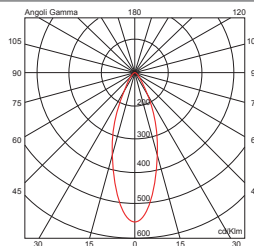

DIAMOND LED parete-soffitto / wall-ceiling

IP20 - Classe I / Class I - CE / F

Emissione a fascio largo / Wide beam

20102 18W 1 LED 3000K CRI > 85 $\triangle$ 40° $\curvearrowright$ 90°+90° 1500 lm 230/240V 50/60 Hz alimentatore elettronico incluso / electronic ballast included LED incluso / LED included

Finiture / Finish > bianco opaco / matt white **20102.01**

grigio argento opaco / matt silver grey **20102.19**

Altri colori non standard sono disponibili con sovrapprezzo / Other non-standard colors are available with surcharge.

A richiesta sono disponibili LED con temperature di colore diverse. / Upon request are available LED with different colours temperatures.

Legenda Simboli / Legend $\triangle$ Apertura del fascio luminoso / Beam width $\curvearrowright$ Orientabile / Adjustable