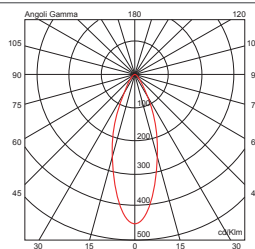

DIAMOND LED per binario / track spot light

IP20 - Classe I / Class I - CE / F

Emissione a fascio largo / Wide beam