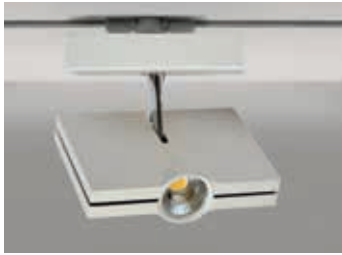

CRIMSON A LED per binario / track spot light

IP20 - Classe I / Class I - CE / F

Emissione a fascio largo / Wide beam