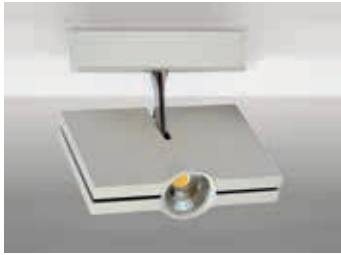

CRIMSON B LED parete-soffitto / wall-ceiling

IP20 - Classe I / Class I - CE / F

Emissione a fascio largo / Wide beam

21603 40W 1 LED 3000K CRI > 85 60° $90^\circ+90^\circ$ 3200 lm 230/240V 50/60 Hz alimentatore elettronico incluso / electronic ballast included LED incluso / LED included

Finiture / Finish > bianco opaco / matt white **21603.01**

grigio argento opaco / matt silver grey **21603.19**

ACCESSORI / ACCESSORIES