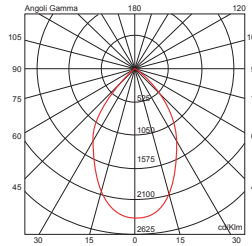

CRIMSON A LED per binario / track spot light

IP20 - Classe I / Class I - CE / F

Emissione a fascio largo / Wide beam