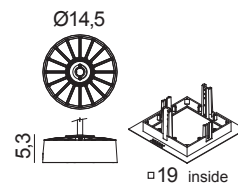

JET 2 R OR LED + TRIMLESS 1L incasso soffitto / ceiling recessed

IP20 - Classe III / Class III - CE / F

21101 26W 1 LED 3000K CRI > 85 50° 25°+25° 2200 lm 12V 50/60 Hz alimentatore elettronico non incluso / electronic ballast not included LED incluso / LED included

Finiture / Finish > bianco opaco / matt white **21101.01 + 21131.01** senza cornice 1 L / trimless 1 L

L'alimentatore non è incluso e deve essere ordinato separatamente / Electronic ballast is not included and it must be ordered separately.