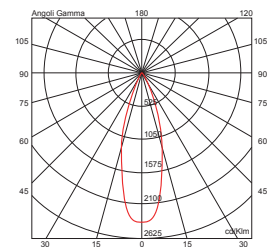

Altri colori non standard sono disponibili con sovrapprezzo / Other non-standard colors are available with surcharge.

A richiesta sono disponibili LED con temperature di colore diverse. / Upon request are available LED with different colours temperatures.

Legenda Simboli / Legend Apertura del fascio luminoso / Beam width Orientabile / Adjustable