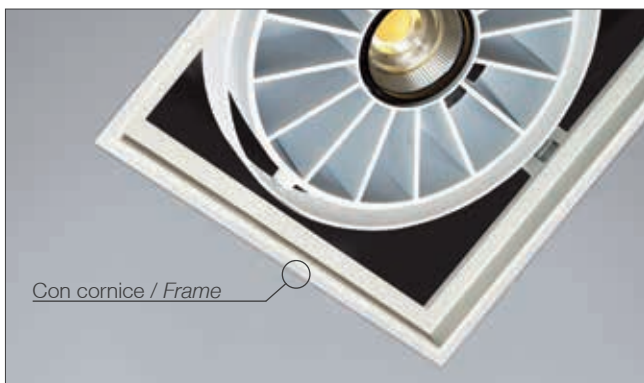

ACCESSORI / ACCESSORIES

22005 Alimentatore 26W 700mA IP20 (max 1 LED) / 26W 700mA power supply unit IP20 (max 1 LED)

22006 Alimentatore 60W 700mA IP20 (max 2 LED) / 60W 700mA power supply unit IP20 (max 2 LED)

22007 Alimentatore 100W 700mA IP20 (max 3 LED) / 100W 700mA power supply unit IP20 (max 3 LED)

22008 Alimentatore 120W 700mA IP20 (max 4 LED) / 120W 700mA power supply unit IP20 (max 4 LED)