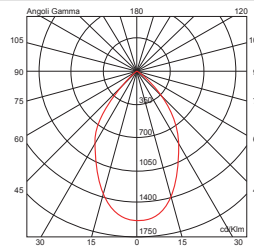

*Crimson comes with a standard 60° reflector. Upon request, it's available a second reflector of 20°, spot beam.*

60°

20°

CRIMSON B LED parete-soffitto / wall-ceiling

IP20 - Classe I / Class I - CE / F

Emissione a fascio largo / Wide beam