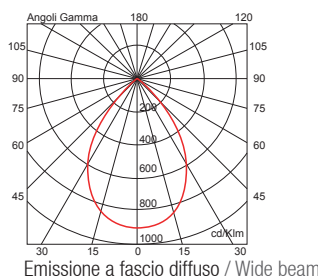

ADAM 1 R LED + TRIMLESS 2L incasso soffitto / ceiling recessed

IP20 - Classe III / Class III - CE / F

12,2 inside

24,5 inside

2 x 20309 2x10W 1 LED 3000K CRI > 85 $\triangle$ 60° $\curvearrowright$ 25°+25° 2000 lm 12V 50/60 Hz alimentatore elettronico non incluso / electronic ballast included LED incluso / LED included

Adam 1 R 11 OR LED TRIMLESS Finiture / Finish > ☐ bianco opaco / matt white **2 x 20309.01 + 20332.01** senza cornice 2 L / trimless 2 L

Adam 1 R 25 OR LED TRIMLESS Finiture / Finish > ☐ bianco opaco / matt white **2 x 20311.01 + 20332.01** senza cornice 2 L / trimless 2 L

L'alimentatore non è incluso e deve essere ordinato separatamente / Electronic ballast is not included and it must be ordered separately.