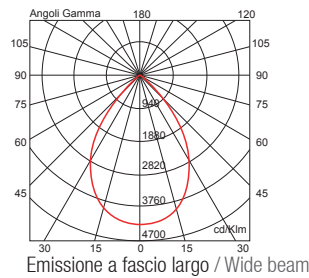

4 x 20409 4x26W 4 LED 3000K CRI > 85 60° 25°+25° 8800 lm 12 V 50/60 Hz alimentatore elettronico non incluso / electronic ballast not included LED incluso / LED included

Adam 2 R 11 OR LED TRIMLESS Finiture / Finish > bianco opaco / matt white **4 x 20409.01 + 20434.01** senza cornice 4 L SQ / trimless 4 L SQ

Adam 2 R 25 OR LED TRIMLESS Finiture / Finish > bianco opaco / matt white **4 x 20411.01 + 20434.01** senza cornice 4 L SQ / trimless 4 L SQ

L'alimentatore non è incluso e deve essere ordinato separatamente / Electronic ballast is not included and it must be ordered separately.

ACCESSORI / ACCESSORIES

22005 Alimentatore 26W 700mA IP20 (max 1 LED) / 26W 700mA power supply unit IP20 (max 1 LED)

22006 Alimentatore 60W 700mA IP20 (max 2 LED) / 60W 700mA power supply unit IP20 (max 2 LED)

22007 Alimentatore 100W 700mA IP20 (max 3 LED) / 100W 700mA power supply unit IP20 (max 3 LED)

22008 Alimentatore 120W 700mA IP20 (max 4 LED) / 120W 700mA power supply unit IP20 (max 4 LED)