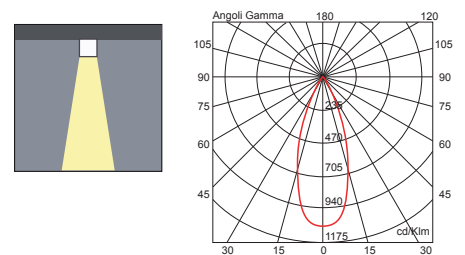

Altri colori non standard sono disponibili con sovrapprezzo / Other non-standard colors are available with surcharge.

A richiesta sono disponibili LED con temperature di colore diverse. / Upon request are available LED with different colours temperatures.

Legenda Simboli / Legend Apertura del fascio luminoso / Beam width Orientabile / Adjustable