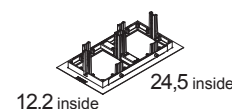

ADAM 1 R LED + TRIMLESS 2L incasso soffitto / ceiling recessed

IP20 - Classe III / Class III - CE / F

12,2 inside

24,5 inside

2 x 20309 2x10W 1 LED 3000K CRI > 85 $\triangle$ 60° $\curvearrowright$ 25°+25° 2000 lm 12V 50/60 Hz alimentatore elettronico non incluso / electronic ballast included LED incluso / LED included

Adam 1 R 11 OR LED TRIMLESS Finiture / Finish > ☐ bianco opaco / matt white **2 x 20309.01 + 20332.01** senza cornice 2 L / trimless 2 L

Adam 1 R 25 OR LED TRIMLESS Finiture / Finish > ☐ bianco opaco / matt white **2 x 20311.01 + 20332.01** senza cornice 2 L / trimless 2 L

L'alimentatore non è incluso e deve essere ordinato separatamente / Electronic ballast is not included and it must be ordered separately.