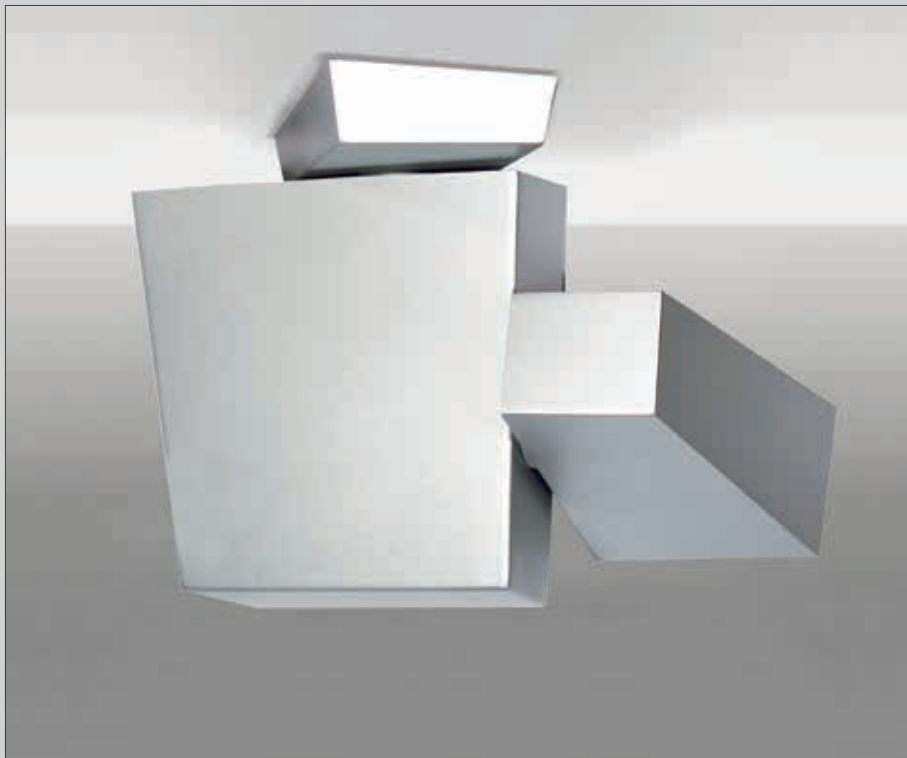

Dettaglio del COB LED multi-chip integrato con il riflettore in alluminio purissimo.

Detail of the COB LED integrated with super pure aluminium reflector.