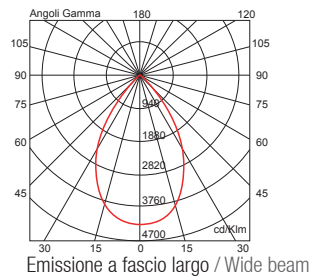

Legenda Simboli / Legend  Apertura del fascio luminoso / Beam width  Orientabile / Adjustable  Dimmerabile / Dimmable

**4 x 21101** 4x26W 4 LED 3000K CRI > 85 50° 25°+25° 8800 lm 12 V 50/60 Hz alimentatore elettronico non incluso / electronic ballast not included LED incluso / LED included