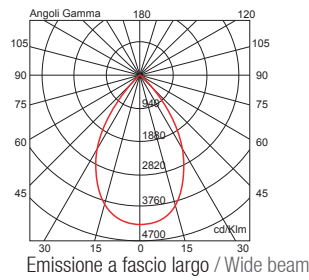

Legenda Simboli / Legend Apertura del fascio luminoso / Beam width Orientabile / Adjustable

**4 x 21101** 4x26W 4 LED 3000K CRI > 85  50°  25°+25° 8800 lm 12 V 50/60 Hz alimentatore elettronico non incluso / electronic ballast not included  LED incluso / LED included