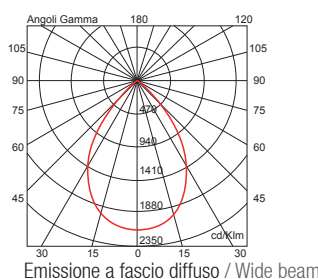

ADAM 2 R LED + TRIMLESS 2L incasso soffitto / ceiling recessed

IP20 - Classe III / Class III - CE / F

12,2 inside 24,5 inside

2 x 20409 2x26W 2 LED 3000K CRI > 85 $\triangle$ 60° $\curvearrowright$ 25°+25° 4400 lm 12V 50/60 Hz alimentatore elettronico non incluso / electronic ballast included LED incluso / LED included

Adam 2 R 11 OR LED TRIMLESS Finiture / Finish > ☐ bianco opaco / matt white **2 x 20409.01 + 20432.01** senza cornice 2 L / trimless 2 L

Adam 2 R 25 OR LED TRIMLESS Finiture / Finish > ☐ bianco opaco / matt white **2 x 20411.01 + 20432.01** senza cornice 2 L / trimless 2 L

L'alimentatore non è incluso e deve essere ordinato separatamente / Electronic ballast is not included and it must be ordered separately.