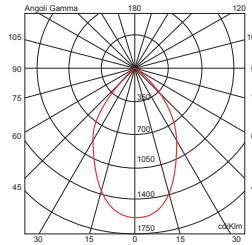

*Crimson comes with a standard 60° reflector. Upon request, it's available a second reflector of 20°, spot beam.*

60°

20°

CRIMSON A LED per binario / track spot light

IP20 - Classe I / Class I - CE / F

Emissione a fascio largo / Wide beam