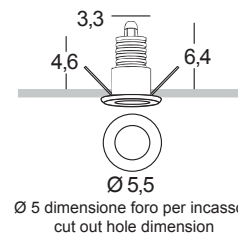

Ø 5,5 dimensione foro per incasso cut out hole dimension

20510 5W max 1 LED 4000K CRI > 85 120° $\curvearrowright$ 300 lm max 1000mA max reattore elettronico remoto electronic control gear remote LED incluso LED included

Finiture / Finish > Acciaio inox satinato / Frosted stainless steel **20510.40** Finiture / Finish > cromo lucido / chrome **20510.50**

Diffusore in vetro temprato acidato / Frosted glass diffuser

ACCESSORI / ACCESSORIES

22011 (Per Point 3) > Alimentatore 30W IP20 1000mA (max 5 LED) / **977995475** (For Point 3) > 30W IP20 1000mA power supply unit (max 5 LED)

20580 (Per versione incasso parete/soffitto - Point 1) Controcassa Ø 50 mm H 70 mm / (for wall-inground recessed version - Point 1) Ø 50 mm Sleeve H 70 mm

20581 (Per versione incasso parete/soffitto - Point 2) Controcassa Ø 50 mm H 70 mm / (for wall-inground recessed version - Point 2) Ø 50 mm Sleeve H 70 mm

20582 (Per versione incasso parete/soffitto - Point 3) Controcassa Ø 50 mm H 70 mm / (for wall-inground recessed version - Point 3) Ø 50 mm Sleeve H 70 mm

Altri colori non standard sono disponibili con sovrapprezzo / Other non-standard colors are available with surcharge.

A richiesta sono disponibili LED con temperature di colore diverse. / Upon request are available LED with different colours temperatures.

Legenda Simboli / Legend Apertura del fascio luminoso / Beam width Orientabile / Adjustable Dimmerabile / Dimmable