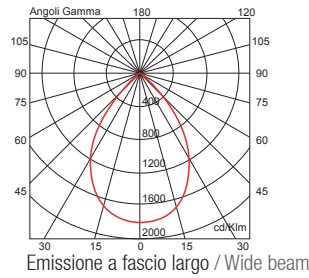

□38 inside

4 x 20309 4x10W 1 LED 3000K CRI > 85 60° 25°+25° 4000 lm 12 V 50/60 Hz alimentatore elettronico non incluso / electronic ballast not included LED incluso / LED included

Adam 1 R 11 OR LED TRIMLESS Finiture / Finish > bianco opaco / matt white **4 x 20309.01 + 20334.01** senza cornice 4 L SQ / trimless 4 L SQ

Adam 1 R 25 OR LED TRIMLESS Finiture / Finish > bianco opaco / matt white **4 x 20311.01 + 20334.01** senza cornice 4 L SQ / trimless 4 L SQ

L'alimentatore non è incluso e deve essere ordinato separatamente / Electronic ballast is not included and it must be ordered separately.

ACCESSORI / ACCESSORIES

22001 Alimentatore 10W 350mA IP20 (max 1 LED) / 10W 350mA power supply unit IP20 (max 1 LED)

22002 Alimentatore 20W 350mA IP20 (max 2 LED) / 20W 350mA power supply unit IP20 (max 2 LED)

22003 Alimentatore 60W 350mA IP20 (max 3 LED) / 60W 350mA power supply unit IP20 (max 3 LED)

22004 Alimentatore 100W 350mA IP20 (max 4 LED) / 100W 350mA power supply unit IP20 (max 4 LED)