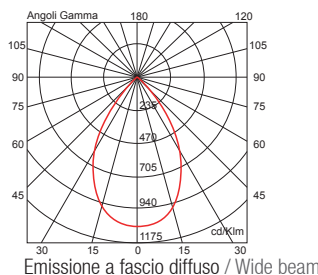

JET 2 R OR LED + TRIMLESS 1L incasso soffitto / ceiling recessed

IP20 - Classe III / Class III - CE / F

21101 26W 1 LED 3000K CRI > 85 50° 25°+25° 2200 lm 12V 50/60 Hz alimentatore elettronico non incluso / electronic ballast not included LED incluso / LED included

Finiture / Finish > bianco opaco / matt white **21101.01 + 21131.01** senza cornice 1 L / trimless 1 L

L'alimentatore non è incluso e deve essere ordinato separatamente / Electronic ballast is not included and it must be ordered separately.