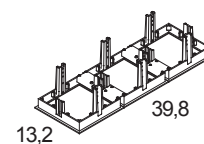

ADAM 1 R LED + FRAME 3L incasso soffitto / ceiling recessed

IP20 - Classe III / Class III - CE / F

3 x 20309 2x10W 1 LED 3000K CRI > 85 60° $25^\circ+25^\circ$ 3000 lm 12V 50/60 Hz alimentatore elettronico non incluso electronic ballast not included LED incluso LED included

Adam 1 R 11 OR LED FRAME Finiture / Finish > bianco opaco / matt white **3 x 20309.01 + 20323.01** cornice 3 L / frame 3 L

Adam 1 R 25 OR LED FRAME Finiture / Finish > bianco opaco / matt white **3 x 20311.01 + 20323.01** cornice 3 L / frame 3 L

L'alimentatore non è incluso e deve essere ordinato separatamente / Electronic ballast is not included and it must be ordered separately.